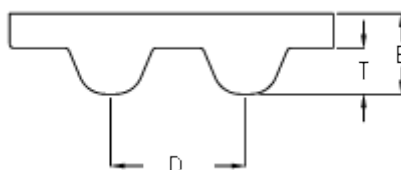

Data Sheet

Article number: 602932750489

Description: Gates timing belt POWERGRIP®
GTX 2272 8MX 20

Measures

D (Pitch)	= 8
Height B mm	= 5.6
Height T mm	= 3.4
Length	= 2272
Number of teeth	= 284
Type	= 2272 8MX 20
Width	= 20